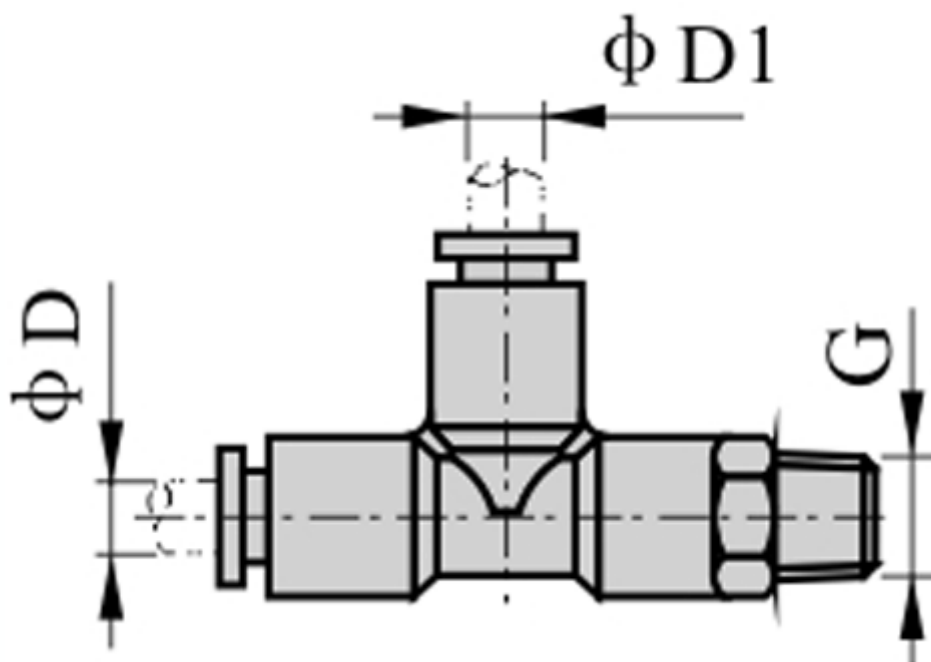

Data Sheet

Article number: 58EPD1002

Description: Fitting EPD1002 Tee connector
male thread 1/4", tube diameter 10

Measures

D = 10
Thread = 1/4"